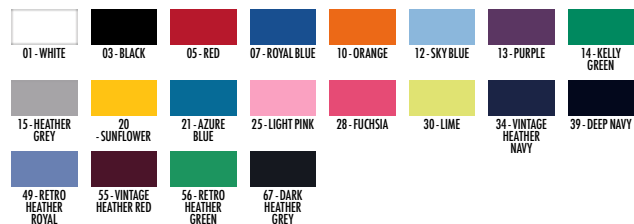

F58 | GIRLS VALUEWEIGHT T

100% bavlna • okrúhly výstrih lemovaný rebrovým úpletom • krátky rukáv • bočné švy

PRÍBUZNÉ PRODUKTY Z KOLEKCIE
FU78 • LADIES VALUEWEIGHT T
F02 • VALUEWEIGHT T
F37 • KIDS VALUEWEIGHT T